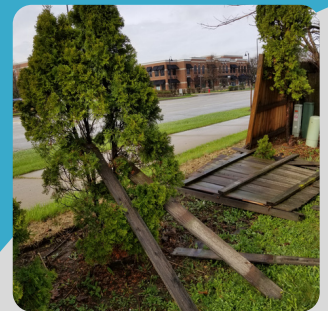

Wild and Stormy Weather

So far this year we have seen a number of severe weather warnings and named storms, most recently Dudley, Eunice and Franklin as well as generally windy weather.

As a result of the high winds there has been an increase in the number of damaged fences being reported, to the point that our contractors have been inundated.

If you do have storm damage to your fence please let us know and if possible send photographs showing the damage.

We will prioritise repairs which represent a danger to our tenants, neighbours and the general public. We will be working with our contractors to complete all fencing repairs reported to us, however this process may take a bit longer.